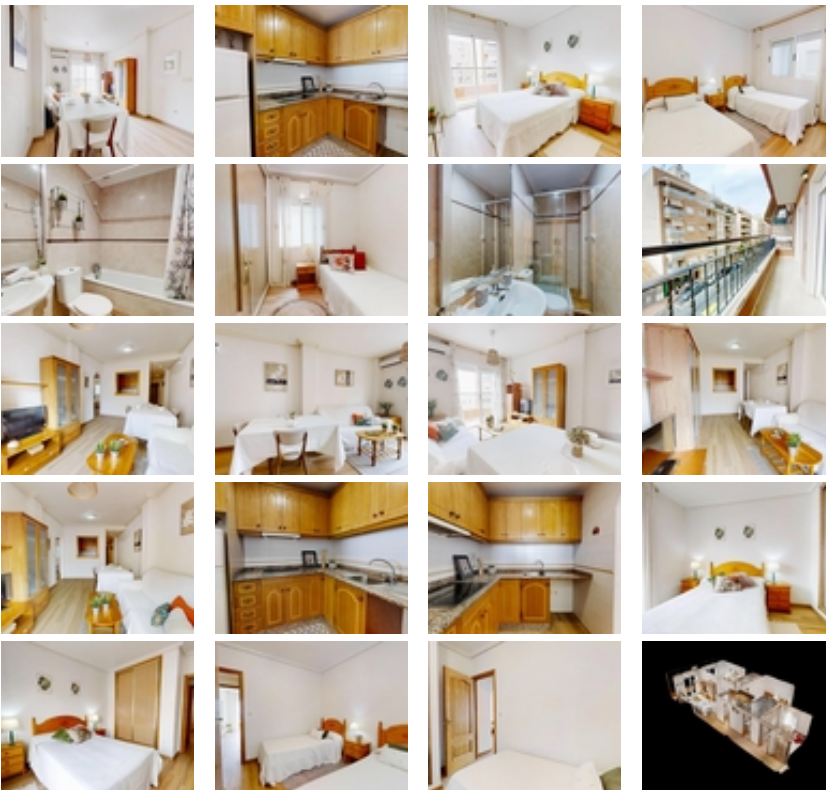

Ref. N:TE1039/12342

€ 185 000

- Bedrooms: 3
- Bathrooms : 2
- S: 73m²
- Design and Interior
 - built-in wardrobes
 - Furniture
- Territory
 - Elevator
- Distance
 - Beach:700 m. m.

Imagine coming home and feeling that you've found the perfect balance.~~