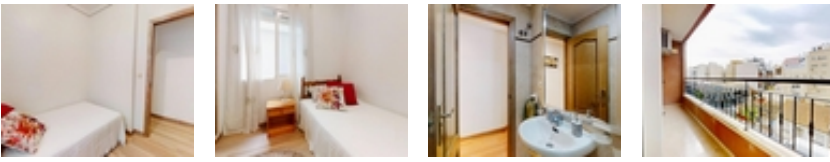

Ref. N:TE1039/12342

€ 185 000

- Bedrooms: 3
- Bathrooms : 2
- S: 73m²
- Design and Interior
 - built-in wardrobes
 - Furniture
- Territory
 - Elevator
- Distance
 - Beach:700 m. m.

Imagine coming home and feeling that you've found the perfect balance.~~