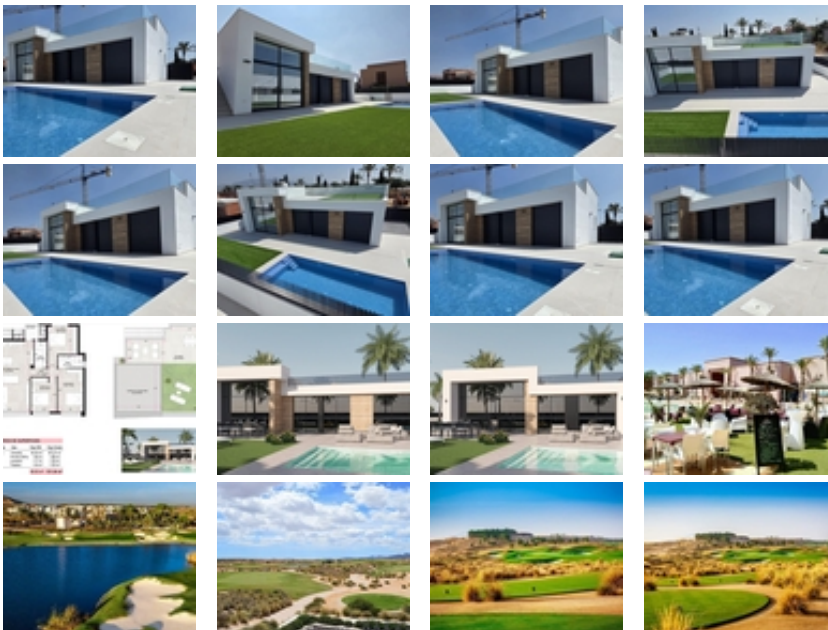

NEW BUILD VILLAS IN CONDADO DE ALHAMA GOLF COURSE

+34 966 932 436

+34 622 222 939

Ramon Gallud, 171, Torrevieja 03182

<http://ns2.talmarproperty.com/>

Ref. N:N8029/7515

€ 349 000

- Bedrooms: 3
- Bathrooms : 2
- S: 101m²
- Land: 331m²
- Design and Interior
 - built-in wardrobes
- Territory
 - Community Garden
- Distance
 - Beach:20 km. m.

NEW BUILD VILLAS IN CONDADO DE ALHAMA GOLF COURSE~~New build residential complex of villas in Condado de Alhama Golf Resort.~~Villas with 3 bedrooms, 2 bathrooms, open plan kitchen with living room, fitted wardrobes, terrace, private solarium and parking space in the garden.~~All villas include private swimming pool of 21 m2.~ ~INCLUDED in the price:~ ~ ALLOCATED PARKING SPACE in the private garden. ~ ~ SOLARIUM with outside staircase.~ ~

BATHROOMS: the shower screens, vanities, mirrors and the LED lighting embedded in the false ceiling.-- KITCHEN: the extractor fan, the LED lighting embedded in the ceiling.-- AIR CONDITIONING pre-installed. -- BUILT-IN CABINETS are lined.-- ELECTRIC BLINDS.-- AEROTHERMIA system.-- WATER SOFTENER installation. -- CHARGING POINT for ELECTRIC & HYBRID VEHICLE installation.-- PRIVATE SWIMMING POOL.--Located into the private enclosed golf resort of Condado de Alhama, between Alhama de Murcia and Mazarrón.--Condado de Alhama Golf Resort is a fantastic Golf Resort with many facilities and services . A shopping centre, a sports centre, a variety of bars and restaurants, supermarkets and over 25 communal swimming pools and gardens.--Condado de Alhama Golf Resort has its own Jack Nicklaus designed golf course and is only 15 minutes from the beautiful beaches of Bolnuevo and Mazarrón.--Mazarrón has over 35 km of coastline, much of which is unspoilt coastline. Numerous beaches in the Bay of Mazarrón have been awarded the Blue Flag for their quality.--Condado de Alhama Golf Resort is only 20 minutes from the new Corvera International Airport.--