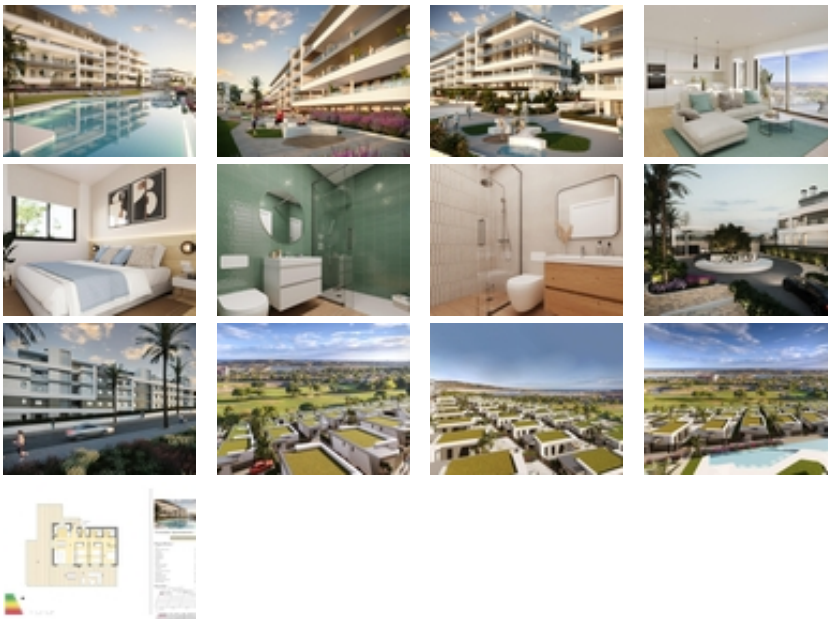

NEW BUILD RESIDENTIAL COMPLEX
NEAR MUTXAMEL

+34 966 932 436

+34 622 222 939

Ramon Gallud, 171, Torrevieja 03182
<http://ns2.talmarproperty.com/>

Ref. N:N7819/7515

€ 437 000

- Bedrooms: 3
- Bathrooms : 2
- S: 97m²
- Design and Interior
 - built-in wardrobes
- Layout and decoration
 - Storage room
- Territory
 - Elevator
 - Community Garden
 - Public swimming pool
- Views
 - View to sea
- Distance
 - Beach:6 km. m.

NEW BUILD RESIDENTIAL COMPLEX NEAR MUTXAMEL~~Come and live in a complex in an area with a high quality of life, located on the Bonalba golf course with stunning sea views near Mutxamel, a short distance from the Alicante Airport, the city of Alicante and the beaches..~~Residential complex has 2 and 3 bedrooms apartments with large terraces, and 2, 3 and 4 bedrooms villas. A dream home where you will create the best memories of your life.~Exclusive homes