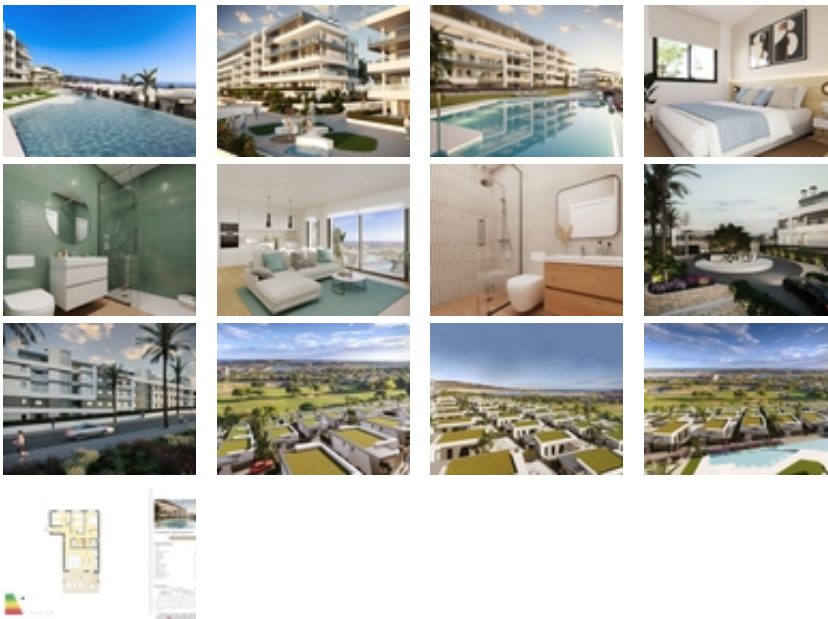

NEW BUILD RESIDENTIAL COMPLEX
NEAR MUTXAMEL

+34 966 932 436

+34 622 222 939

Ramon Gallud, 171, Torrevieja 03182

<http://ns2.talmarproperty.com/>

Ref. N:N7817/7515

€ 343 300

- Bedrooms: 3
- Bathrooms : 2
- S: 92m²
- Design and Interior
 - built-in wardrobes
- Layout and decoration
 - Storage room
- Territory
 - Elevator
 - Community Garden
 - Public swimming pool
- Distance
 - Beach:6 km. m.

NEW BUILD RESIDENTIAL COMPLEX NEAR MUTXAMEL~~Come and live in a complex in an area with a high quality of life, located on the Bonalba golf course with stunning sea views near Mutxamel, a short distance from the Alicante Airport, the city of Alicante and the beaches..~~Residential complex has 2 and 3 bedrooms apartments with large terraces, and 2, 3 and 4 bedrooms villas. A dream home where you will create the best memories of your life.~Exclusive homes