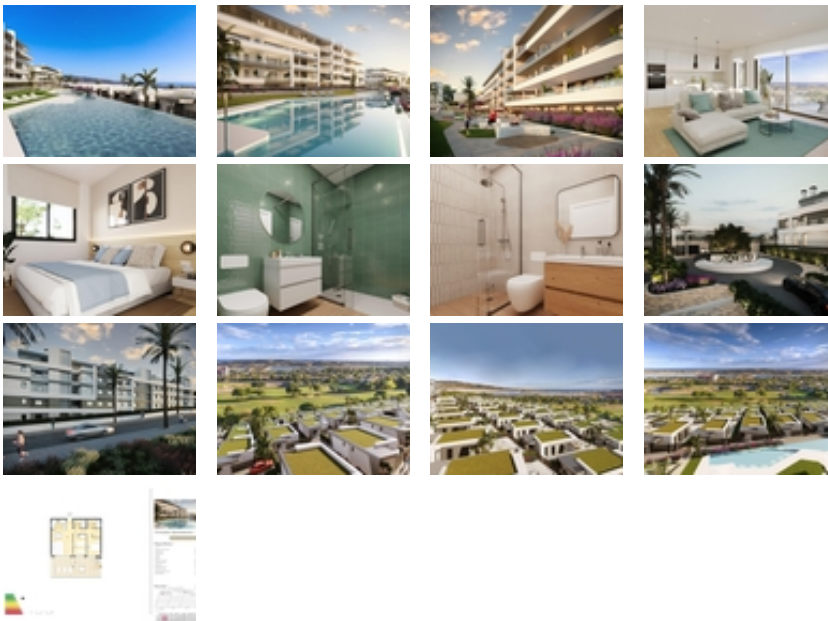

NEW BUILD RESIDENTIAL COMPLEX
NEAR MUTXAMEL

+34 966 932 436

+34 622 222 939

Ramon Gallud, 171, Torrevieja 03182

<http://ns2.talmarproperty.com/>

Ref. N:N7816/7515

€ 293 000

- Bedrooms: 2
- Bathrooms : 2
- S: 71m²
- Design and Interior
 - built-in wardrobes
- Layout and decoration
 - Storage room
- Territory
 - Elevator
 - Community Garden
 - Public swimming pool
- Distance
 - Beach:6 km. m.

NEW BUILD RESIDENTIAL COMPLEX NEAR MUTXAMEL~~Come and live in a complex in an area with a high quality of life, located on the Bonalba golf course with stunning sea views near Mutxamel, a short distance from the Alicante Airport, the city of Alicante and the beaches..~~Residential complex has 2 and 3 bedrooms apartments with large terraces, and 2, 3 and 4 bedrooms villas. A dream home where you will create the best memories of your life.~Exclusive homes