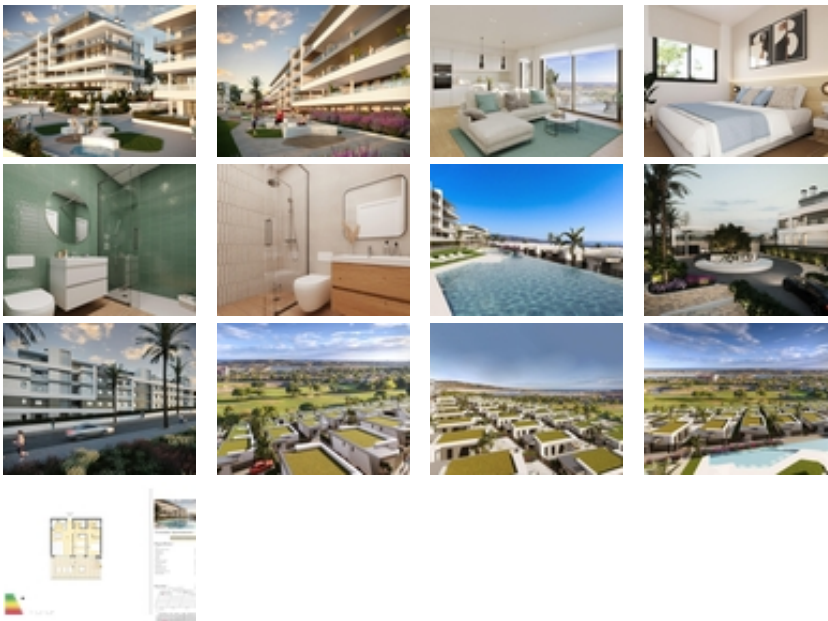

NEW BUILD RESIDENTIAL COMPLEX
NEAR MUTXAMEL

+34 966 932 436

+34 622 222 939

Ramon Gallud, 171, Torrevieja 03182

<http://ns2.talmarproperty.com/>

Ref. N:N7814/7515

€ 282 000

- Bedrooms: 2
- Bathrooms : 2
- S: 71m²
- Design and Interior
 - built-in wardrobes
- Layout and decoration
 - Storage room
- Territory
 - Elevator
 - Community Garden
 - Public swimming pool
- Distance
 - Beach:6 km. m.

NEW BUILD RESIDENTIAL COMPLEX NEAR MUTXAMEL~~Come and live in a complex in an area with a high quality of life, located on the Bonalba golf course with stunning sea views near Mutxamel, a short distance from the Alicante Airport, the city of Alicante and the beaches..~~Residential complex has 2 and 3 bedrooms apartments with large terraces, and 2, 3 and 4 bedrooms villas. A dream home where you will create the best memories of your life.~Exclusive homes